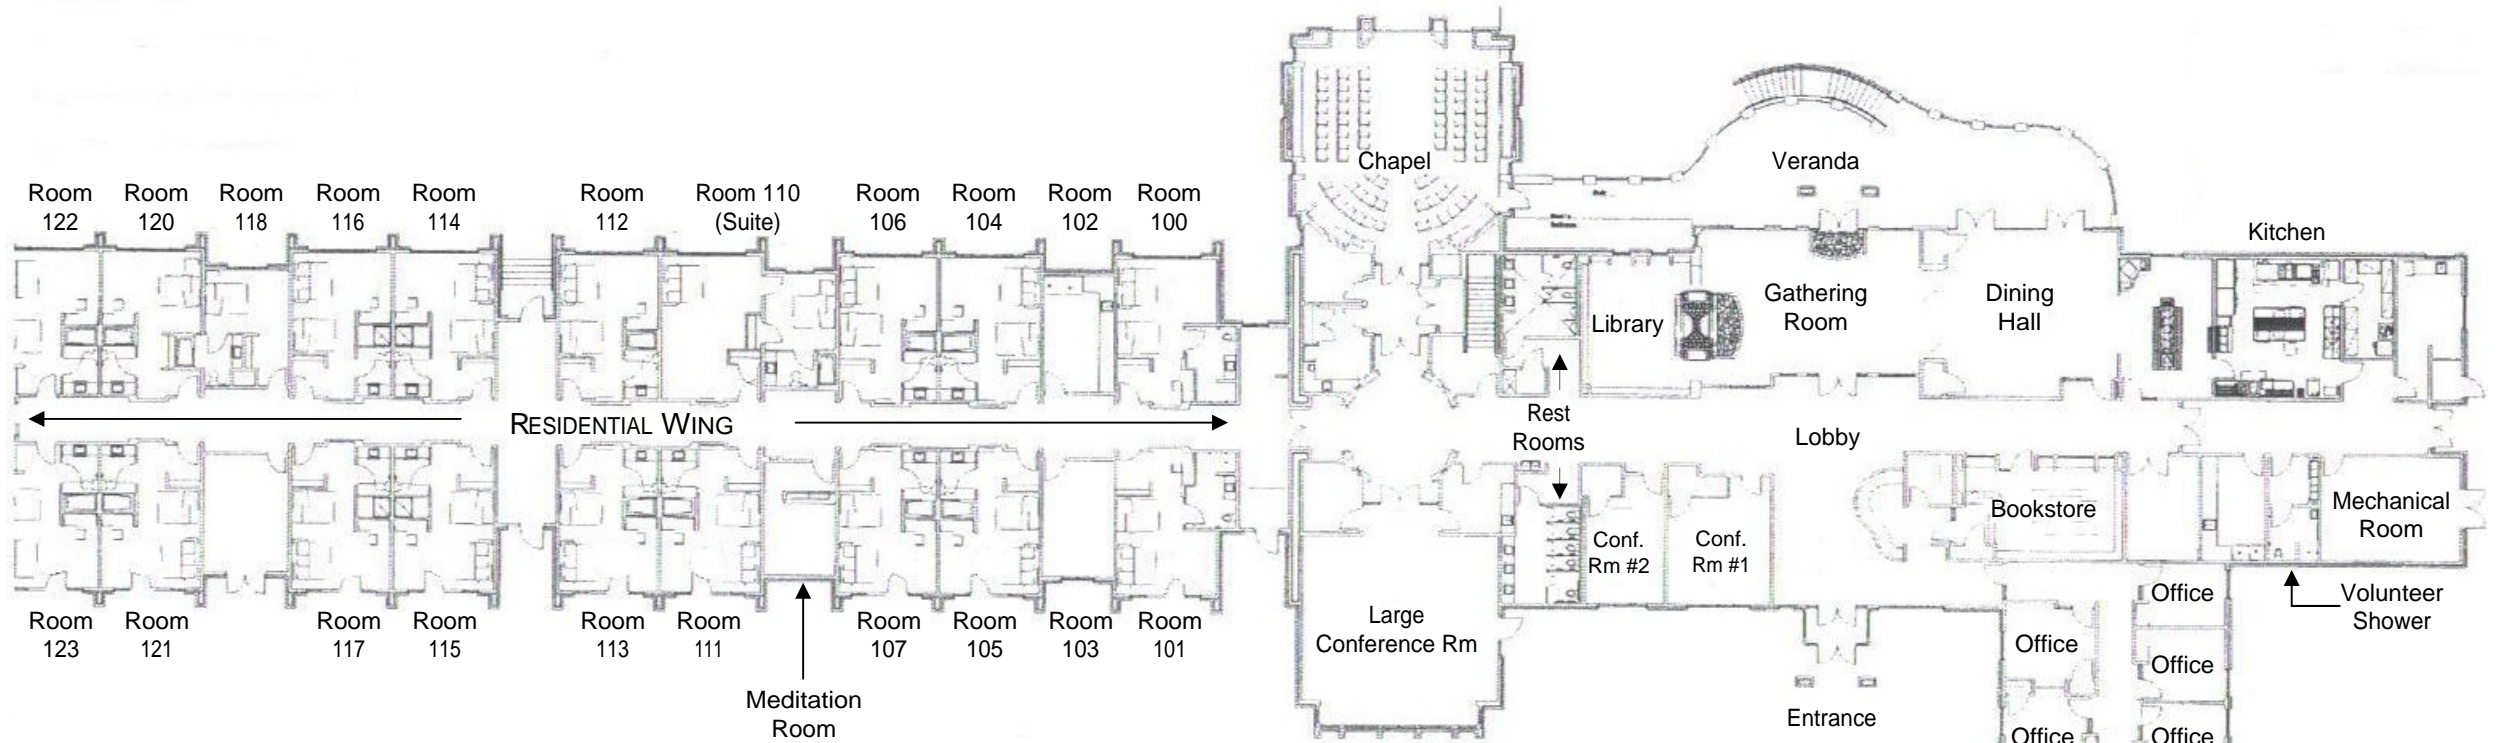

ST. FRANCIS SPRINGS PRAYER CENTER • STONEVILLE, NC FLOORPLAN

Residential Room Configurations:

- Room 100 ~ (2) Twin
- Room 101 ~ (2) Twin
- Room 102 ~ Housekeeping
- Room 103 ~ Exercise Room (Sleeper Sofa - no bath)
- Room 104 ~ Not Available
- Room 105 ~ (1) Queen, (1) Twin
- Room 106 ~ (1) Queen, (1) Twin
- Room 107 ~ (2) Twin, (1) Sleeper Sofa
- Room 110 ~ Suite: (1) Queen, (2) Sleeper Sofas
- Room 111 ~ (2) Twin, (1) Sleeper Sofa
- Room 112 ~ (1) Queen, (1) Twin
- Room 113 ~ (2) Twin, (1) Sleeper Sofa
- Room 114 ~ (1) Queen, (1) Twin
- Room 115 ~ (2) Twin, (1) Sleeper Sofa
- Room 116 ~ (1) Queen, (1) Twin
- Room 117 ~ (2) Twin, (1) Sleeper Sofa
- Room 118 ~ (1) Queen
- Room 120 ~ (2) Twin
- Room 121 ~ (2) Twin
- Room 122 ~ (3) Twin
- Room 123 ~ (3) Twin

- Room 113 ~ (2) Twin, (1) Sleeper Sofa
- Room 114 ~ (1) Queen, (1) Twin
- Room 115 ~ (2) Twin, (1) Sleeper Sofa
- Room 116 ~ (1) Queen, (1) Twin
- Room 117 ~ (2) Twin, (1) Sleeper Sofa
- Room 118 ~ (1) Queen
- Room 120 ~ (2) Twin
- Room 121 ~ (2) Twin
- Room 122 ~ (3) Twin
- Room 123 ~ (3) Twin

Conference & Meeting Room Configurations:

- Conference Room #1 ~ 12 to 16
- Conference Room #2 ~ 8 to 12
- Justice & Peace Room ~ 20 to 30
- Large Conference Room ~ 60 to 70
- Chapel ~ 80 to 100
- Room 110 Suite ~ 10 to 12
- Meditation Room ~ 6 to 8
- Dining Hall ~ 45
- Gathering Room ~ 20 to 30